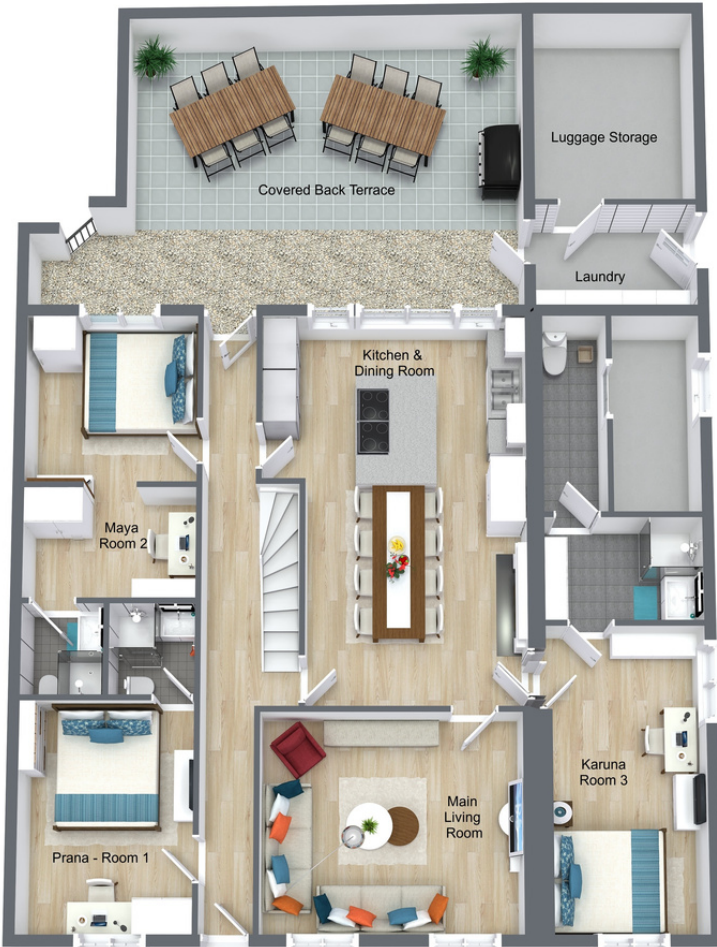

ROOM 4 - ROSHI

- 1st floor, 2nd level, view on back patio
- L-shaped with 3 distinct living spaces
 - Bedroom - queen bed, bedside table and lamp
 - Private en-suite bathroom and shower/dressing area
 - Separate large study room with proper desk
- Large skylight and double window
- Ample storage - wardrobe, cupboard, bookshelf
- Armchair, lamps, flat screen TV, Mini-safe, coat stand, full-length mirror, fan, luggage storage
- Super comfortable, spacious with a great study

Properties

-  Queen bed
  En-suite bathroom
  24 m2
  1st floor
  Wardrobe, cupboard

Amenities

-  High-speed wifi
  Cleaning
  Separate study with Skylight
  Flat screen TV
-  Full body mirror
  Luggage storage room
  Linens
  Utilities (all included)
-  Tenant taxes
  Towels
  Laundry room

THE HOUSE

Walk to INSEAD and everything else

	Insead	9 minute walk
	Restaurants	5 minute walk
	Supermarket	3 minute walk
	Pharmacy	5 minute walk
	Parties /Town	5 minute walk
	Fitness	9 minute walk

- Ten fully finished rooms with private en-suite bathroom and shower
- Eight shared community spaces:
 - Complete kitchen and dining room
 - 2 living rooms on 2 separate floors
 - 2 terraces
 - Full facility laundry room : 2 washing machines, 2 dryers, 2 ironing boards, 2 irons
 - Luggage storage room
 - Separate guest washroom

Whatsapp +33-6-83-60-00-25

Email ranidurand@yahoo.com

@buddhahouse_fontainebleau

FLOOR PLANS - ROOM 4 - 1ST FLOOR (Level 2 of 3)

Ground Floor - Level 1

First Floor- Level 2

Second Floor-Level 3

Whatsapp +33-6-83-60-00-25