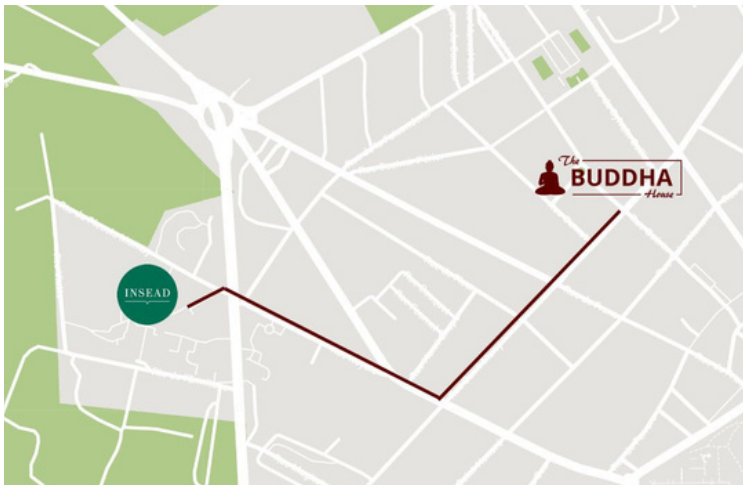

THE HOUSE

Walk to INSEAD and everything else

	Insead	9 minute walk
	Restaurants	5 minute walk
	Supermarket	3 minute walk
	Pharmacy	5 minute walk
	Parties /Town	5 minute walk
	Fitness	9 minute walk

- Ten fully finished rooms with private en-suite bathroom and shower
- Eight shared community spaces:
 - Complete kitchen and dining room
 - 2 living rooms on 2 separate floors
 - 2 terraces
 - Full facility laundry room : 2 washing machines, 2 dryers, 2 ironing boards, 2 irons
 - Luggage storage room
 - Separate guest washroom