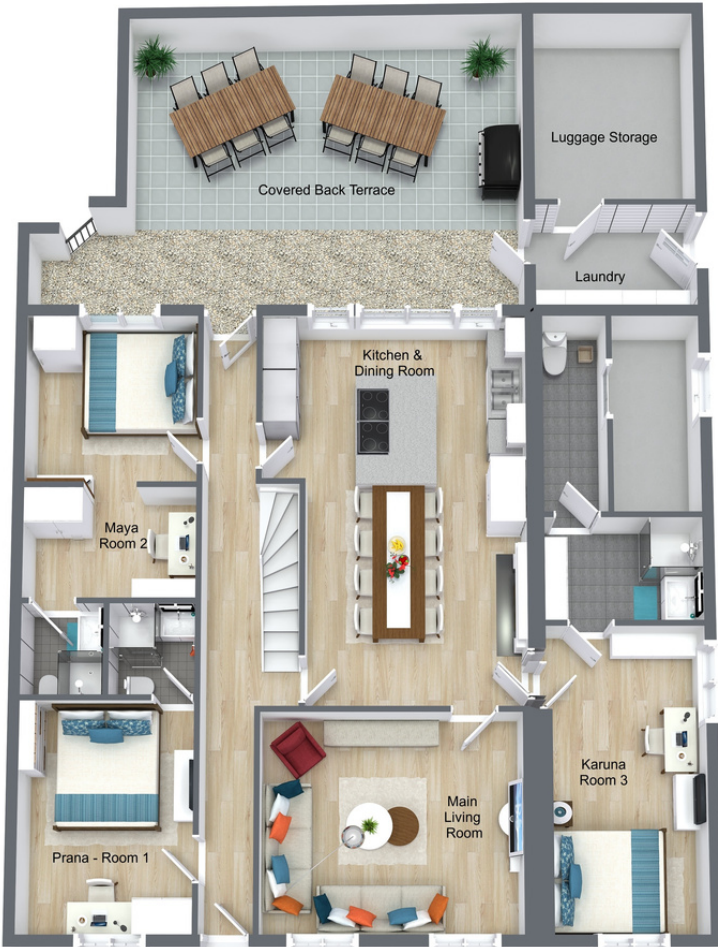

FLOOR PLANS - ROOM 7 - 1ST FLOOR (Level 2 of 3)

Ground Floor - Level 1